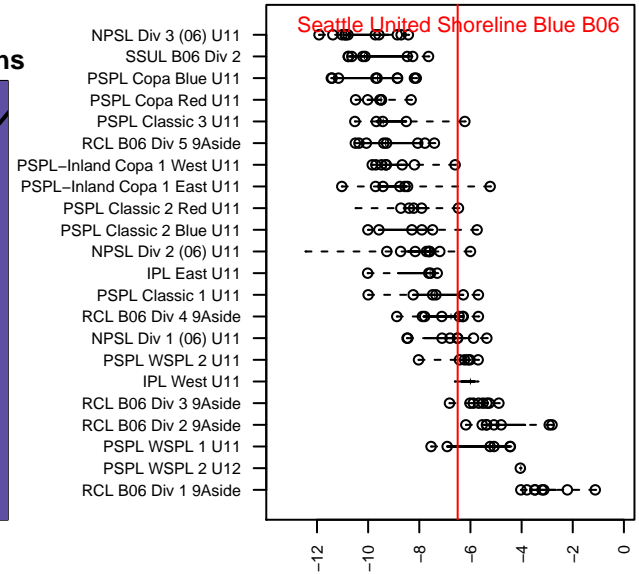

## Seattle United Shoreline Blue B06

Seattle United Regional  
 Shoreline, WA  
 B06 total strength=640  
 attack=1.03 defense=0.32  
 fall league = NPSL Div 1 (06) U11

alt names used:  
 SEATTLE UNITED SU SHORELINE BLUE B06  
 Seattle United SH B06 Blue  
 SU Shoreline Blue B06  
 Seattle United SH B06 Blue

Venues played:  
 2016 Seattle United Cup BU11 Gold  
 2016 Bigfoot Gold U11  
 2016 Summer Slam Gold/Silver U11  
 2016 NPSL Division 1 (06) U11  
 2016 Founders Cup B06 Div A

**Seattle United Shoreline Blue B06**  
 Dots are actual minus expected GF (blue circles) and GA (red triangles).  
 Blue line is smoothed change in attack strength. Red is smoothed change in defense strength.

**attack and defense variance (black dot)  
relative to other teams  
and top 10 in region**

**attack and defense rating  
relative to others at age  
and all opponents in last 13 months**

**Performance relative to 13 month average**