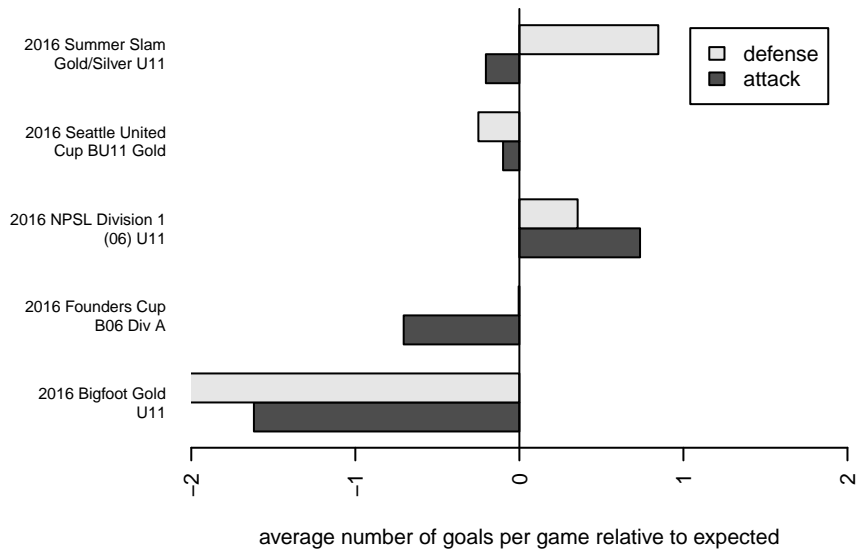

## Seattle United Shoreline Blue B06

Seattle United Regional  
 Shoreline, WA  
 B06 total strength=640  
 attack=1.03 defense=0.32  
 fall league = NPSL Div 1 (06) U11

alt names used:  
 SEATTLE UNITED SU SHORELINE BLUE B06  
 Seattle United SH B06 Blue  
 SU Shoreline Blue B06  
 Seattle United SH B06 Blue

Venues played:  
 2016 Seattle United Cup BU11 Gold  
 2016 Bigfoot Gold U11  
 2016 Summer Slam Gold/Silver U11  
 2016 NPSL Division 1 (06) U11  
 2016 Founders Cup B06 Div A

**Seattle United Shoreline Blue B06**  
 Dots are actual minus expected GF (blue circles) and GA (red triangles).  
 Blue line is smoothed change in attack strength. Red is smoothed change in defense strength.

**attack and defense variance (black dot)  
relative to other teams  
and top 10 in region**

**attack and defense rating  
relative to others at age  
and all opponents in last 13 months**

**Performance relative to 13 month average**